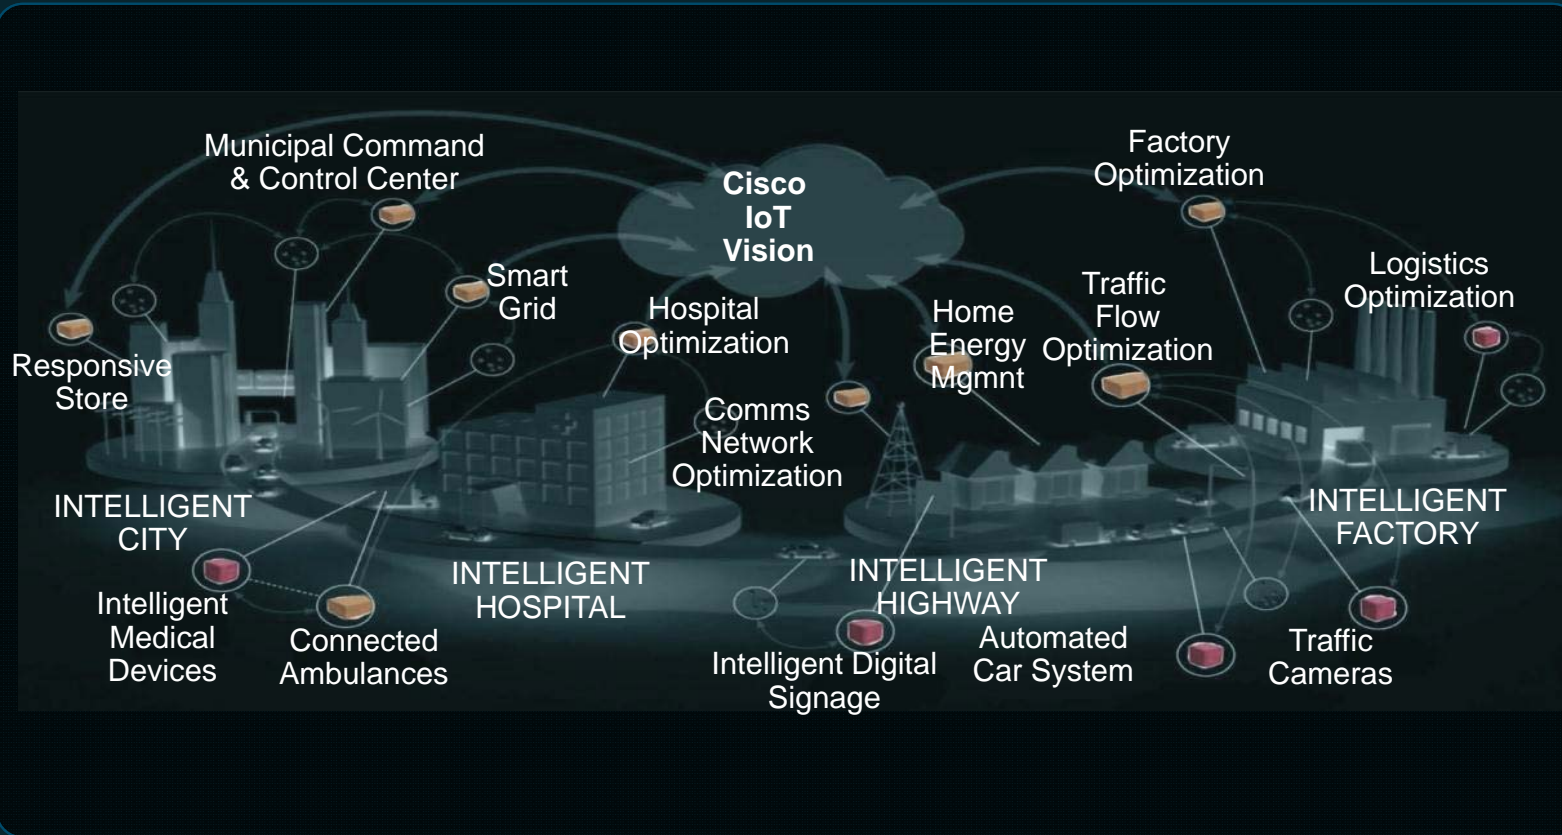

Cisco IoT/loE Vision – Connecting verticals together